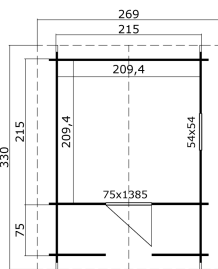

215x215

28 mm

1

5

EAN 4742913017992

DIMENSIONS

Floor area	4.38 m ²
Roof dimensions	2.70 x 3.30 m
Cubic volume	≈ 8.12 m ³
Wall height	≈ 1.60 m
Ridge height	≈ 2.11 m
Front overhang	≈ 95 cm

WINDOWS & DOORS

1 x Single door (SGC*)	75.0 x 138.5 cm
1 x Double window fixed (SGC*)	56.4 x 54.0 cm

*SGC: Single Glazed Classic

ROOF & FLOOR

Roof boards	18x90 mm
Floor boards	18x90 mm
Roof surface	9.90 m ²
Roof angle	≈ 25.8 °
Treated Bearers	45x45 mm

* Optional roof covering available

PACKAGING: 1 PALLET(S)

235 x 118 x 60 cm
450 kg