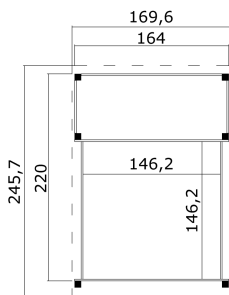

150x222

19 mm

1

0

PACKAGING: 1 PALLET(S)

260 x 118 x 29 cm  
211 kg

EAN 4743329241636

**DIMENSIONS**

Floor area	3.19 m <sup>2</sup>
Roof dimensions	1.59 x 2.47 m
Cubic volume	≈ 4.49 m <sup>3</sup>
Wall height	≈ 1.03 m
Ridge height	≈ 1.79 m
Front overhang	≈ 15 cm

**WINDOWS & DOORS**

**ROOF & FLOOR**

Roof boards	15x90 mm
Roof surface	3.90 m <sup>2</sup>
Roof angle	≈ 10 °