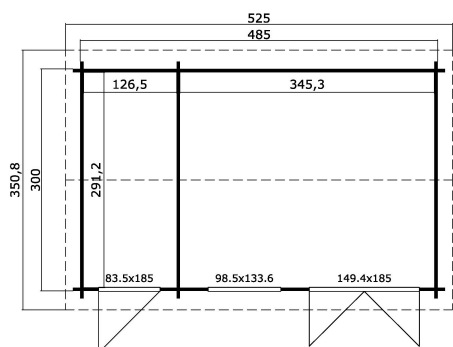

44  
mm

2

8

**PACKAGING: 1 PALLET(S)**

630 x 118 x 71 cm  
1334 kg

EAN 4742913017404

**DIMENSIONS**

Floor area	13.87 m <sup>2</sup>
Roof dimensions	3.51 x 5.25 m
Cubic volume	≈ 32.01 m <sup>3</sup>
Wall height	≈ 2.11 m
Ridge height	≈ 2.51 m
Front overhang	≈ 20 cm

**WINDOWS & DOORS**

1 x Double door (DGP+*)	149.4 x 185.0 cm
1 x Single door (TP+*)	83.5 x 185.0 cm
1 x Double window open inward (DGP+*)	98.5 x 133.6 cm

\*DGP+: Double Glazed Premium Plus

\*TP+: Solid Wood Premium Plus

**ROOF & FLOOR**

Roof boards	18x90 mm
Floor boards	18x90 mm
Roof surface	18.90 m <sup>2</sup>
Roof angle	≈ 13 °
Treated Bearers	70x45 mm

\* Optional roof covering available