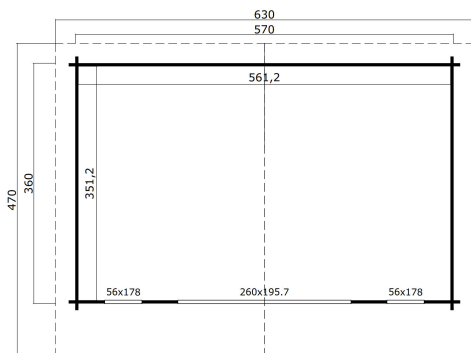

44
mm

3

0

PACKAGING: 2 PALLET(S)

630 x 118 x 82 cm
1550 kg

390 x 88 x 28 cm
120 kg

EAN 4743329232252

DIMENSIONS

Floor area	19.71 m ²
Roof dimensions	4.70 x 6.30 m
Cubic volume	≈ 44.38 m ³
Wall height	≈ 2.11 m
Ridge height	≈ 2.39 m
Front overhang	≈ 30 cm

WINDOWS & DOORS

1 x Folding door (2+*)	260.0 x 195.7 cm
1 x Single window open inward (DGP+*)	56.0 x 178.0 cm
1 x Single window open inward (DGP+*)	56.0 x 178.0 cm

*DGP+: Double Glazed Premium Plus

*2+: 2+

ROOF & FLOOR

Roof boards	18x90 mm
Floor boards	18x90 mm
Roof surface	30.20 m ²
Roof angle	≈ 3.7 °
Treated Bearers	45x70 mm

* Optional roof covering available