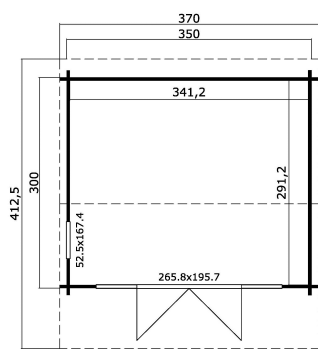

-  44 mm
-  2
-  6
-  5 YEARS
-  UNDER 2,5 metres

PACKAGING: 1 PALLET(S)

 441 x 118 x 75 cm
991 kg

EAN 4742913012140

DIMENSIONS

Floor area	9.94 m ²
Roof dimensions	4.12 x 3.70 m
Cubic volume	≈ 23.22 m ³
Wall height	≈ 2.22 m
Ridge height	≈ 2.45 m
Front overhang	≈ 10 cm

WINDOWS & DOORS

1 x Double door with windows on side (DGP+*)	265.8 x 195.7 cm
1 x Single window open outward (DGP+*)	52.5 x 167.4 cm

*DGP+: Double Glazed Premium Plus

ROOF & FLOOR

Roof boards	18x90 mm
Floor boards	18x90 mm
Roof surface	15.54 m ²
Roof angle	≈ 10.8 °
Treated Bearers	70x45 mm