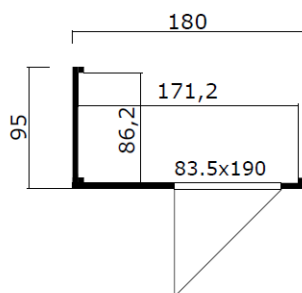

44 mm

0

PACKAGING: 1 PALLET(S)

0 x 0 x 0 cm
0 kg

EAN 4743329219390

DIMENSIONS

Floor area	1.59 m2
Roof dimensions	cm
Cubic volume	≈ 3.03 m3
Wall height	≈ 2.05 m
Ridge height	≈ 2.05 m
Front overhang	≈ 0 cm

WINDOWS & DOORS

.0 x .0 cm

ROOF & FLOOR

Roof boards	mm
Roof surface	0.00 m2
Roof angle	≈ 0.0 °

* Optional roof covering available