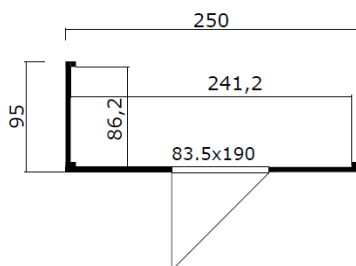

44INTM

250x95

44  
mm

0

**PACKAGING: 1 PALLET(S)**

250 x 114 x 28 cm  
290 kg

EAN 4743329219383

**DIMENSIONS**

Floor area	2.23 m <sup>2</sup>
Roof dimensions	cm
Cubic volume	≈ 4.27 m <sup>3</sup>
Wall height	≈ 2.05 m
Ridge height	≈ 2.05 m
Front overhang	≈ 0 cm

**WINDOWS & DOORS**

**ROOF & FLOOR**

Roof boards	mm
Roof surface	0.00 m <sup>2</sup>
Roof angle	≈ 0.0 °