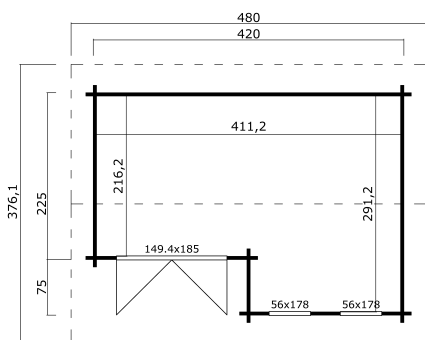

44
mm

2

8

PACKAGING: 1 PALLET(S)

630 x 118 x 60 cm
1128 kg

EAN 4743329202866

DIMENSIONS

Floor area	11.97 m ²
Roof dimensions	3.76 x 4.80 m
Cubic volume	≈ 26.28 m ³
Wall height	≈ 2.00 m
Ridge height	≈ 2.39 m
Front overhang	≈ 30 cm

WINDOWS & DOORS

1 x Double door (DGP+*)	149.4 x 185.0 cm
1 x Single window open inward (DGP+*)	56.0 x 178.0 cm
1 x Single window open inward (DGP+*)	56.0 x 178.0 cm

*DGP+: Double Glazed Premium Plus

ROOF & FLOOR

Roof boards	18x90 mm
Floor boards	18x90 mm
Roof surface	18.72 m ²
Roof angle	≈ 15 °
Treated Bearers	70x45 mm

* Optional roof covering available