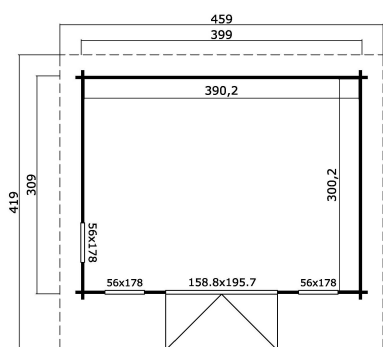

44 mm

2

8

PACKAGING: 1 PALLET(S)

630 x 118 x 64 cm
1128 kg

EAN 4742913014601

DIMENSIONS

Floor area	11.71 m ²
Roof dimensions	4.19 x 4.59 m
Cubic volume	≈ 26.04 m ³
Wall height	≈ 2.11 m
Ridge height	≈ 2.34 m
Front overhang	≈ 30 cm

WINDOWS & DOORS

1 x Double door (DGP+*)	158.8 x 195.7 cm
2 x Single window open inward (DGP+*)	56.0 x 178.0 cm
1 x Single window open inward (DGP+*)	56.0 x 178.0 cm

*DGP+: Double Glazed Premium Plus

ROOF & FLOOR

Roof boards	18x90 mm
Floor boards	18x90 mm
Roof surface	19.29 m ²
Roof angle	≈ 4.3 °
Treated Bearers	45x70 mm

* Optional roof covering available