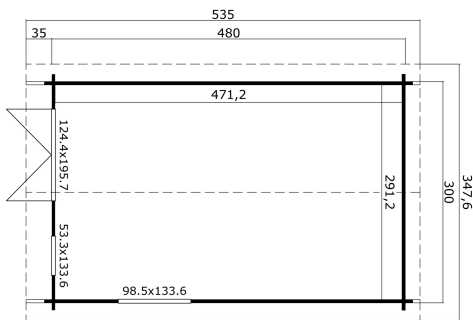

44
mm

2

8

PACKAGING: 1 PALLET(S)

630 x 118 x 61 cm
1144 kg

EAN 4743329200503

DIMENSIONS

Floor area	13.72 m ²
Roof dimensions	3.48 x 5.35 m
Cubic volume	≈ 30.89 m ³
Wall height	≈ 2.05 m
Ridge height	≈ 2.45 m
Front overhang	≈ 35 cm

WINDOWS & DOORS

1 x Double door (DGP+*)	124.4 x 195.7 cm
2 x Double window open inward (DGP+*)	98.5 x 133.6 cm
1 x Single window open inward (DGP+*)	53.3 x 133.6 cm

*DGP+: Double Glazed Premium Plus

ROOF & FLOOR

Roof boards	18x90 mm
Floor boards	18x90 mm
Roof surface	19.26 m ²
Roof angle	≈ 15.1 °
Treated Bearers	45x45 mm

* Optional roof covering available