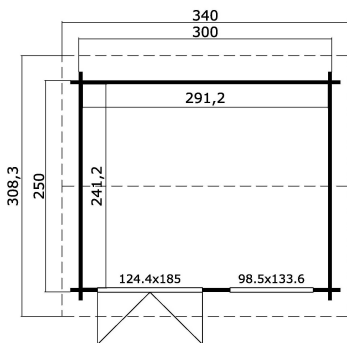

-  44 mm
-  1
-  5
-  5 YEARS

**PACKAGING: 1 PALLET(S)**

 440 x 118 x 65 cm  
798 kg

EAN 4742913014403

**DIMENSIONS**

Floor area	7.02 m <sup>2</sup>
Roof dimensions	3.08 x 3.40 m
Cubic volume	≈ 16.01 m <sup>3</sup>
Wall height	≈ 2.11 m
Ridge height	≈ 2.45 m
Front overhang	≈ 20 cm

**WINDOWS & DOORS**

1 x Double door (DGP+A+*)	124.4 x 185.0 cm
1 x Double window open inward (DGP+A+*)	98.5 x 133.6 cm

\*DGP+A+: Double Glazed Premium Plus with Arches

**ROOF & FLOOR**

Roof boards	18x90 mm
Floor boards	18x90 mm
Roof surface	10.88 m <sup>2</sup>
Roof angle	≈ 15.6 °
Treated Bearers	70x45 mm