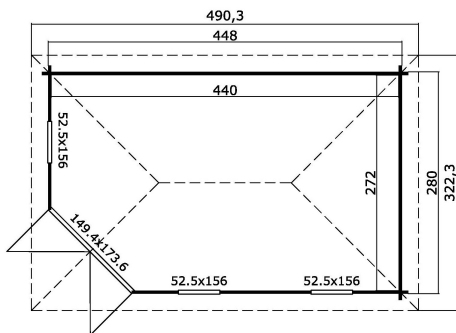

40
mm

2

8

PACKAGING: 1 PALLET(S)

630 x 118 x 60 cm
1000 kg

EAN 4742913010429

DIMENSIONS

Floor area	11.40 m ²
Roof dimensions	3.22 x 4.90 m
Cubic volume	≈ 26.0 m ³
Wall height	≈ 2.05 m
Ridge height	≈ 2.46 m
Front overhang	≈ 21 cm

WINDOWS & DOORS

1 x Double door (DGP+*)	149.4 x 173.6 cm
1 x Single window open inward (DGP+*)	52.5 x 156.0 cm
2 x Single window open inward (DGP+*)	52.5 x 156.0 cm

*DGP+: Double Glazed Premium Plus

ROOF & FLOOR

Roof boards	18x90 mm
Floor boards	18x90 mm
Roof surface	16.35 m ²
Roof angle	≈ 15 °
Treated Bearers	45x45 mm

* Optional roof covering available