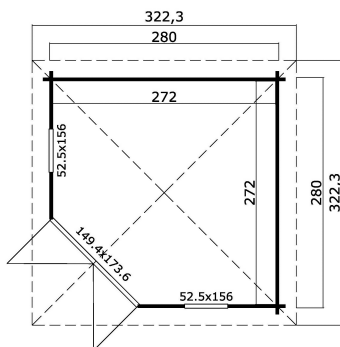

40
mm

2

6

2
YEARSUNDER
2,5
metres

PACKAGING: 1 PALLET(S)

440 x 118 x 65 cm
760 kg

EAN 4742913017374

DIMENSIONS

Floor area	6.84 m ²
Roof dimensions	3.22 x 3.22 m
Cubic volume	≈ 15.5 m ³
Wall height	≈ 2.05 m
Ridge height	≈ 2.46 m
Front overhang	≈ 21 cm

WINDOWS & DOORS

1 x Double door (DGP+*)	149.4 x 173.6 cm
1 x Single window open inward (DGP+*)	52.5 x 156.0 cm
1 x Single window open inward (DGP+*)	52.5 x 156.0 cm

*DGP+: Double Glazed Premium Plus

ROOF & FLOOR

Roof boards	18x90 mm
Floor boards	18x90 mm
Roof surface	10.75 m ²
Roof angle	≈ 15 °
Treated Bearers	45x45 mm

* Optional roof covering available