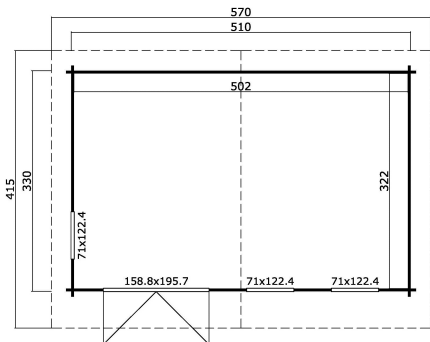

40BA53

330x510

40
mm

3

10

PACKAGING: 1 PALLET(S)

630 x 118 x 60 cm
1221 kg

EAN 4742913017978

DIMENSIONS

Floor area	16.16 m ²
Roof dimensions	4.15 x 5.70 m
Cubic volume	≈ 35.01 m ³
Wall height	≈ 2.11 m
Ridge height	≈ 2.22 m
Front overhang	≈ 30 cm

WINDOWS & DOORS

1 x Double door (DGP+*)	158.8 x 195.7 cm
2 x Single window open inward (DGP+*)	71.0 x 122.4 cm
1 x Single window open inward (DGP+*)	71.0 x 122.4 cm

*DGP+: Double Glazed Premium Plus

ROOF & FLOOR

Roof boards	18x90 mm
Floor boards	18x90 mm
Roof surface	23.79 m ²
Roof angle	≈ 2 °
Treated Bearers	70x45 mm

* Optional roof covering available